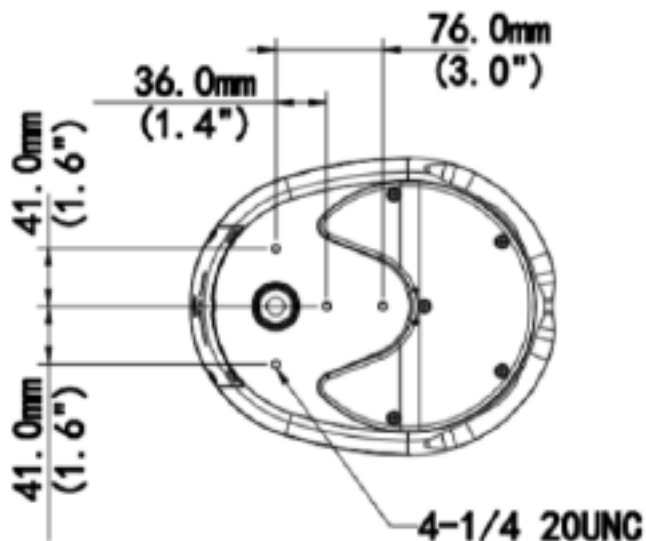

## Product Specifications

**XLGUP06**  
Pole Mount

**XLGCM06-C**  
Pendant Mount

**XLGUV06-C**  
Bracket Mount

**VUSD256G**  
Micro SD Card

**XLGUP06-B**  
Pole Mount

**XLGJB07-D**  
Junction Box

**XLGWE45-D**  
Wall Mount