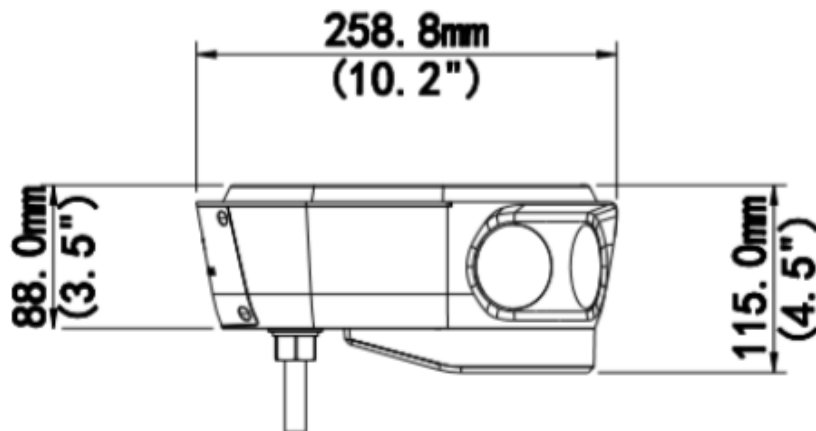

## Product Specifications

**XLGUP06**  
Pole Mount

**XLGCM06-C**  
Pendant Mount

**XLGUV06-C**  
Bracket Mount

**VUSD256G**  
Micro SD Card

**XLGUP06-B**  
Pole Mount

**XLGJB07-D**  
Junction Box

**XLGWE45-D**  
Wall Mount